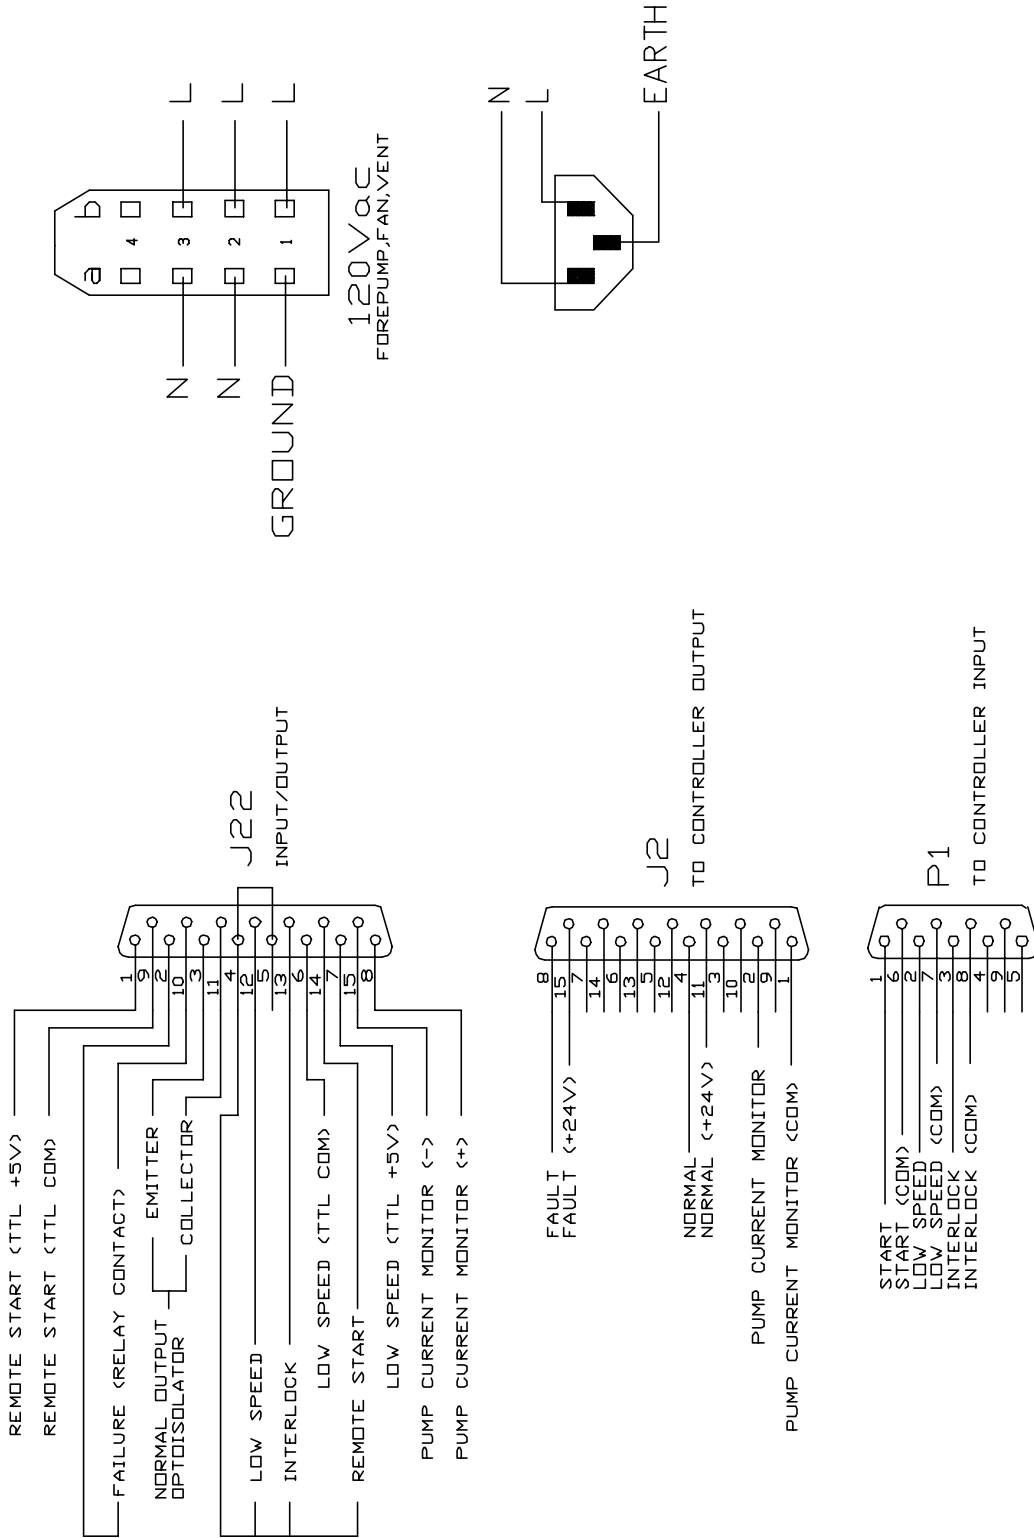

Turbo V 1800/2000 I/O Adapter Interconnections

Turbo V 1800/000 I/O Adapter Electrical Schematic

TV1800/2000 I/O ADAPTER BOX